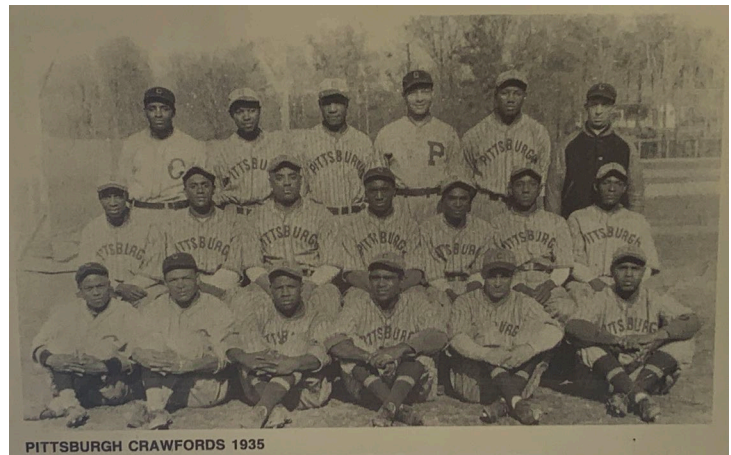

## New York Black Yankees Button Pin

Pin, Circa 1940

**Hinchliffe Stadium  
Knot Hole League  
Button Pin**

Pin, Circa 1936

**1935 Pittsburgh  
Crawfords**

Postcard, Printed in 1992

**New York Cubans**

Patch, logo circa 1936,  
patch circa 2002

# Hinchliffe Hero

Lisa D'Amico, 2020

Acrylic and Resin on Canvas