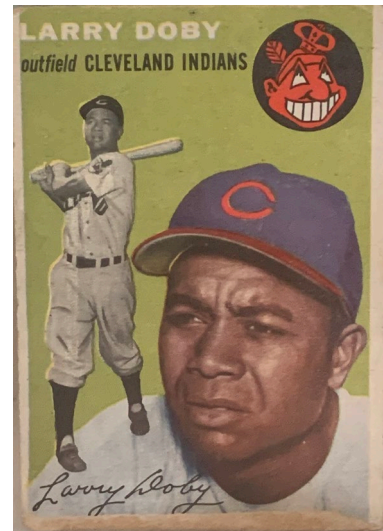

Larry Doby Baseball Card
Topps, 1954