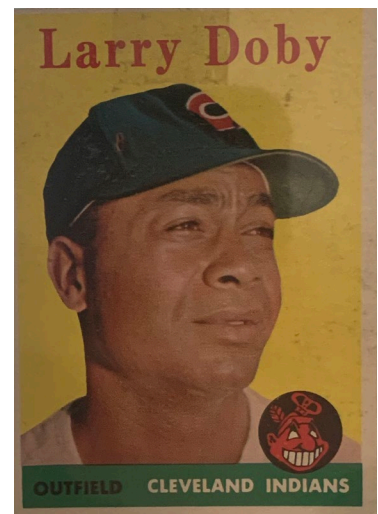

Larry Doby Baseball Card
Topps, 1958