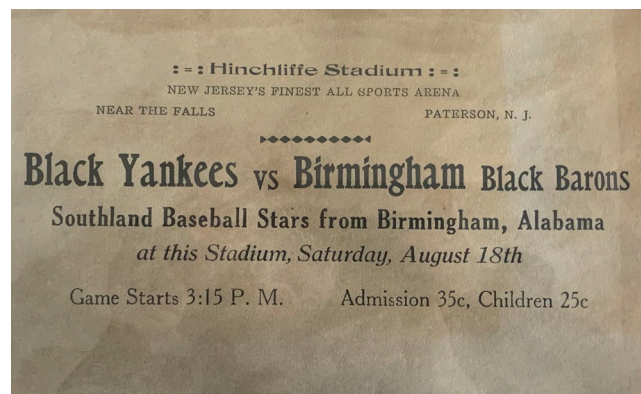

# Dizzy and Daffy Dean, Hinchliffe Stadium Program

Scorecard, 1934

**1948 World Series,  
Boston Braves  
vs. Cleveland Indians**  
World Series Programs, 1948

**Hinchliffe Stadium  
Pit Pass**  
1948

**Thanksgiving Day Football  
Classic, Central High School  
vs. Eastside High School**  
Program, 1941

**Hinchliffe Stadium,  
Ceremonial Opening Ticket**

Ticket, 1932

**New York Black Yankees  
Broadsides – vs.  
Birmingham  
and Nashville**

Broadsides, 1934

**Larry Doby, Passaic County  
Hall of Fame Induction,  
Paterson, New Jersey**