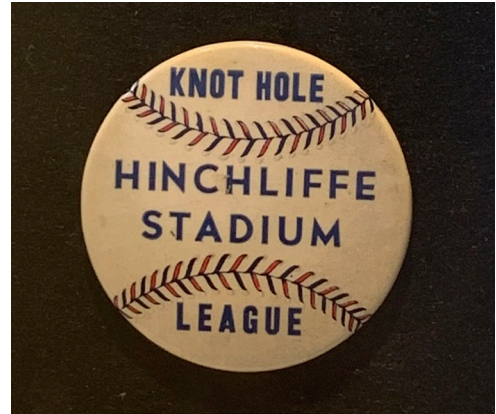

## New York Black Yankees Button Pin

Pin, Circa 1940

**Hinchliffe Stadium  
Knot Hole League  
Button Pin**

Pin, Circa 1936

**1935 Pittsburgh  
Crawfords**

Postcard, Printed in 1992

**New York Cubans**

Patch, logo circa 1936,  
patch circa 2002