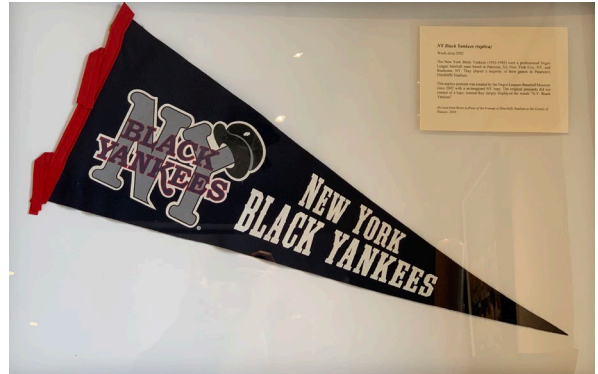

# Sport Life Magazine

May, 1951

**Larry Doby Baseball Card**  
Bowman, 1951

**Larry Doby Baseball Card**  
Topps, 1954

**Larry Doby Baseball Card**  
Topps, 1958

**Larry Doby**  
**Autographed Baseball,**  
**Paterson, New Jersey**

June 1, 2002

**NY Black Yankees**  
**Pennant (replica)**

Wool, circa 2002

**NY Black Yankees**  
**Jersey**

Wool, design circa 1934,  
replica circa 2002